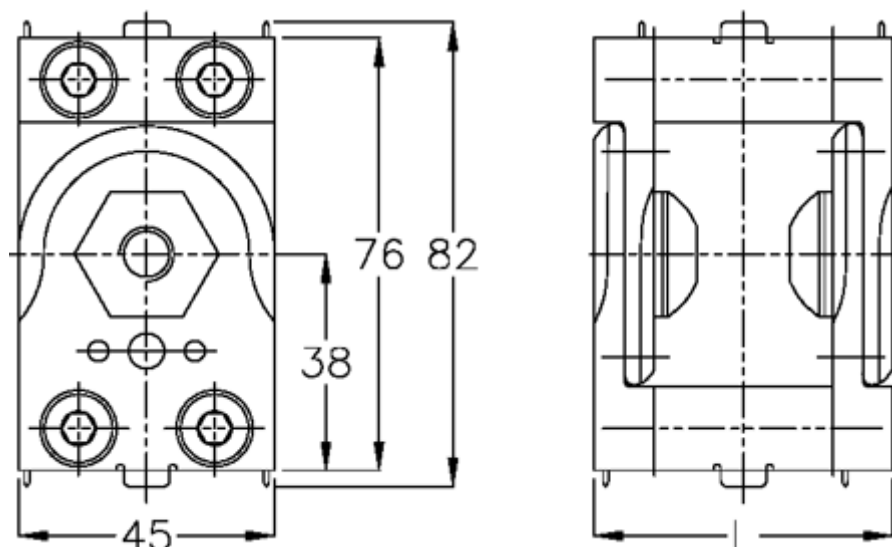

Data Sheet

Article number: 0581424548

Description: Hepco MCS 1-242-4548S
Knuckle Joint 45x45

Measures

L = 45
Size = 45x45
Weight (kg) = 0.54